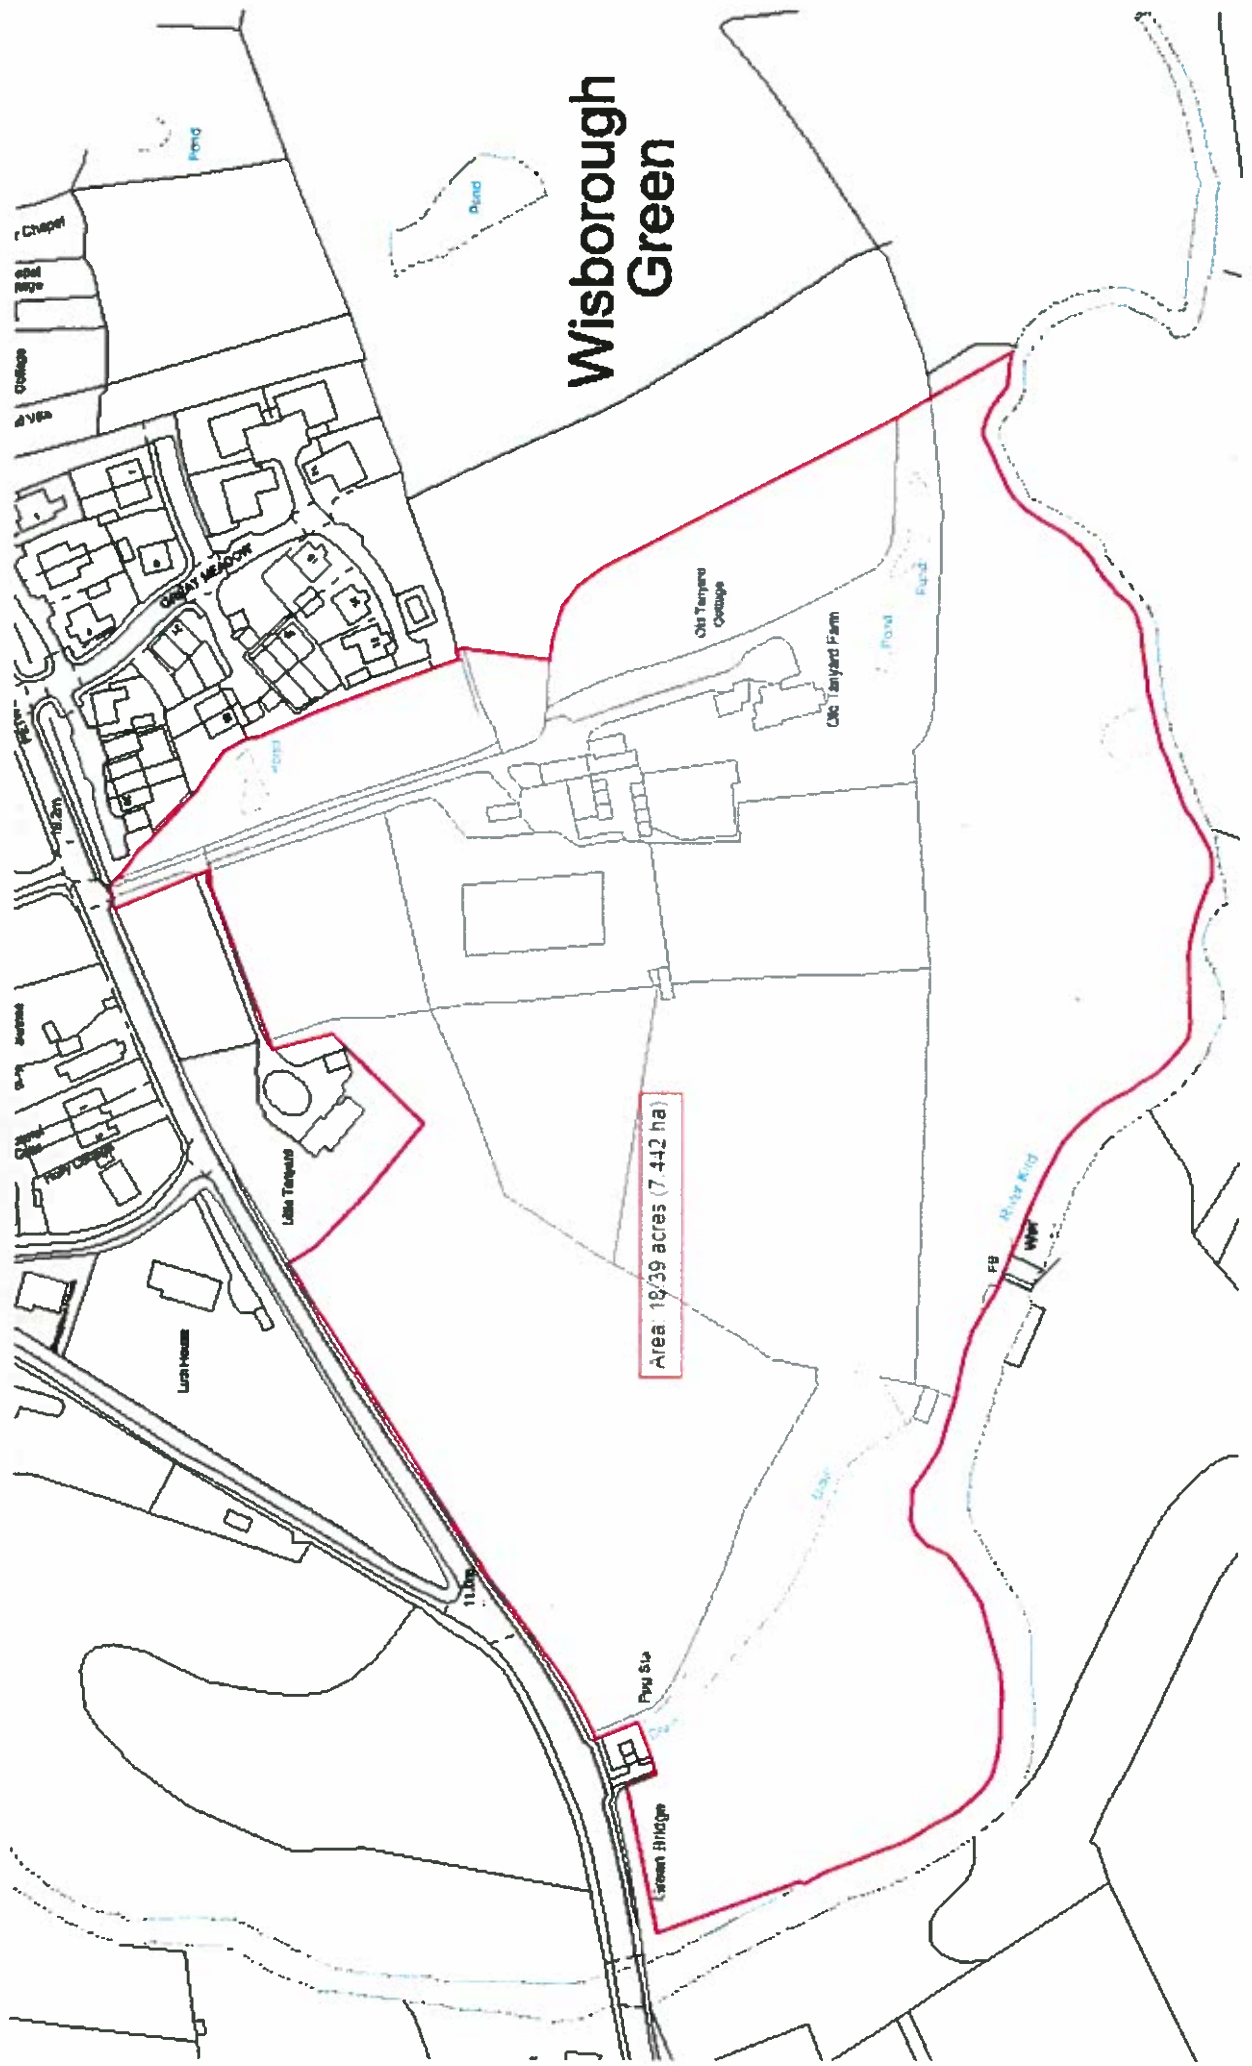

# Wisborough Green

Area: 19/39 acres (7.442 ha)

Chapel  
epal  
Ridge  
College  
d V&A

Green Meadow

Old Terrace Cottages

Old Yard Farm

Linn Terrace

Linn House

Ply St

Green Bridge

Pond  
Pond  
Pond  
Pond